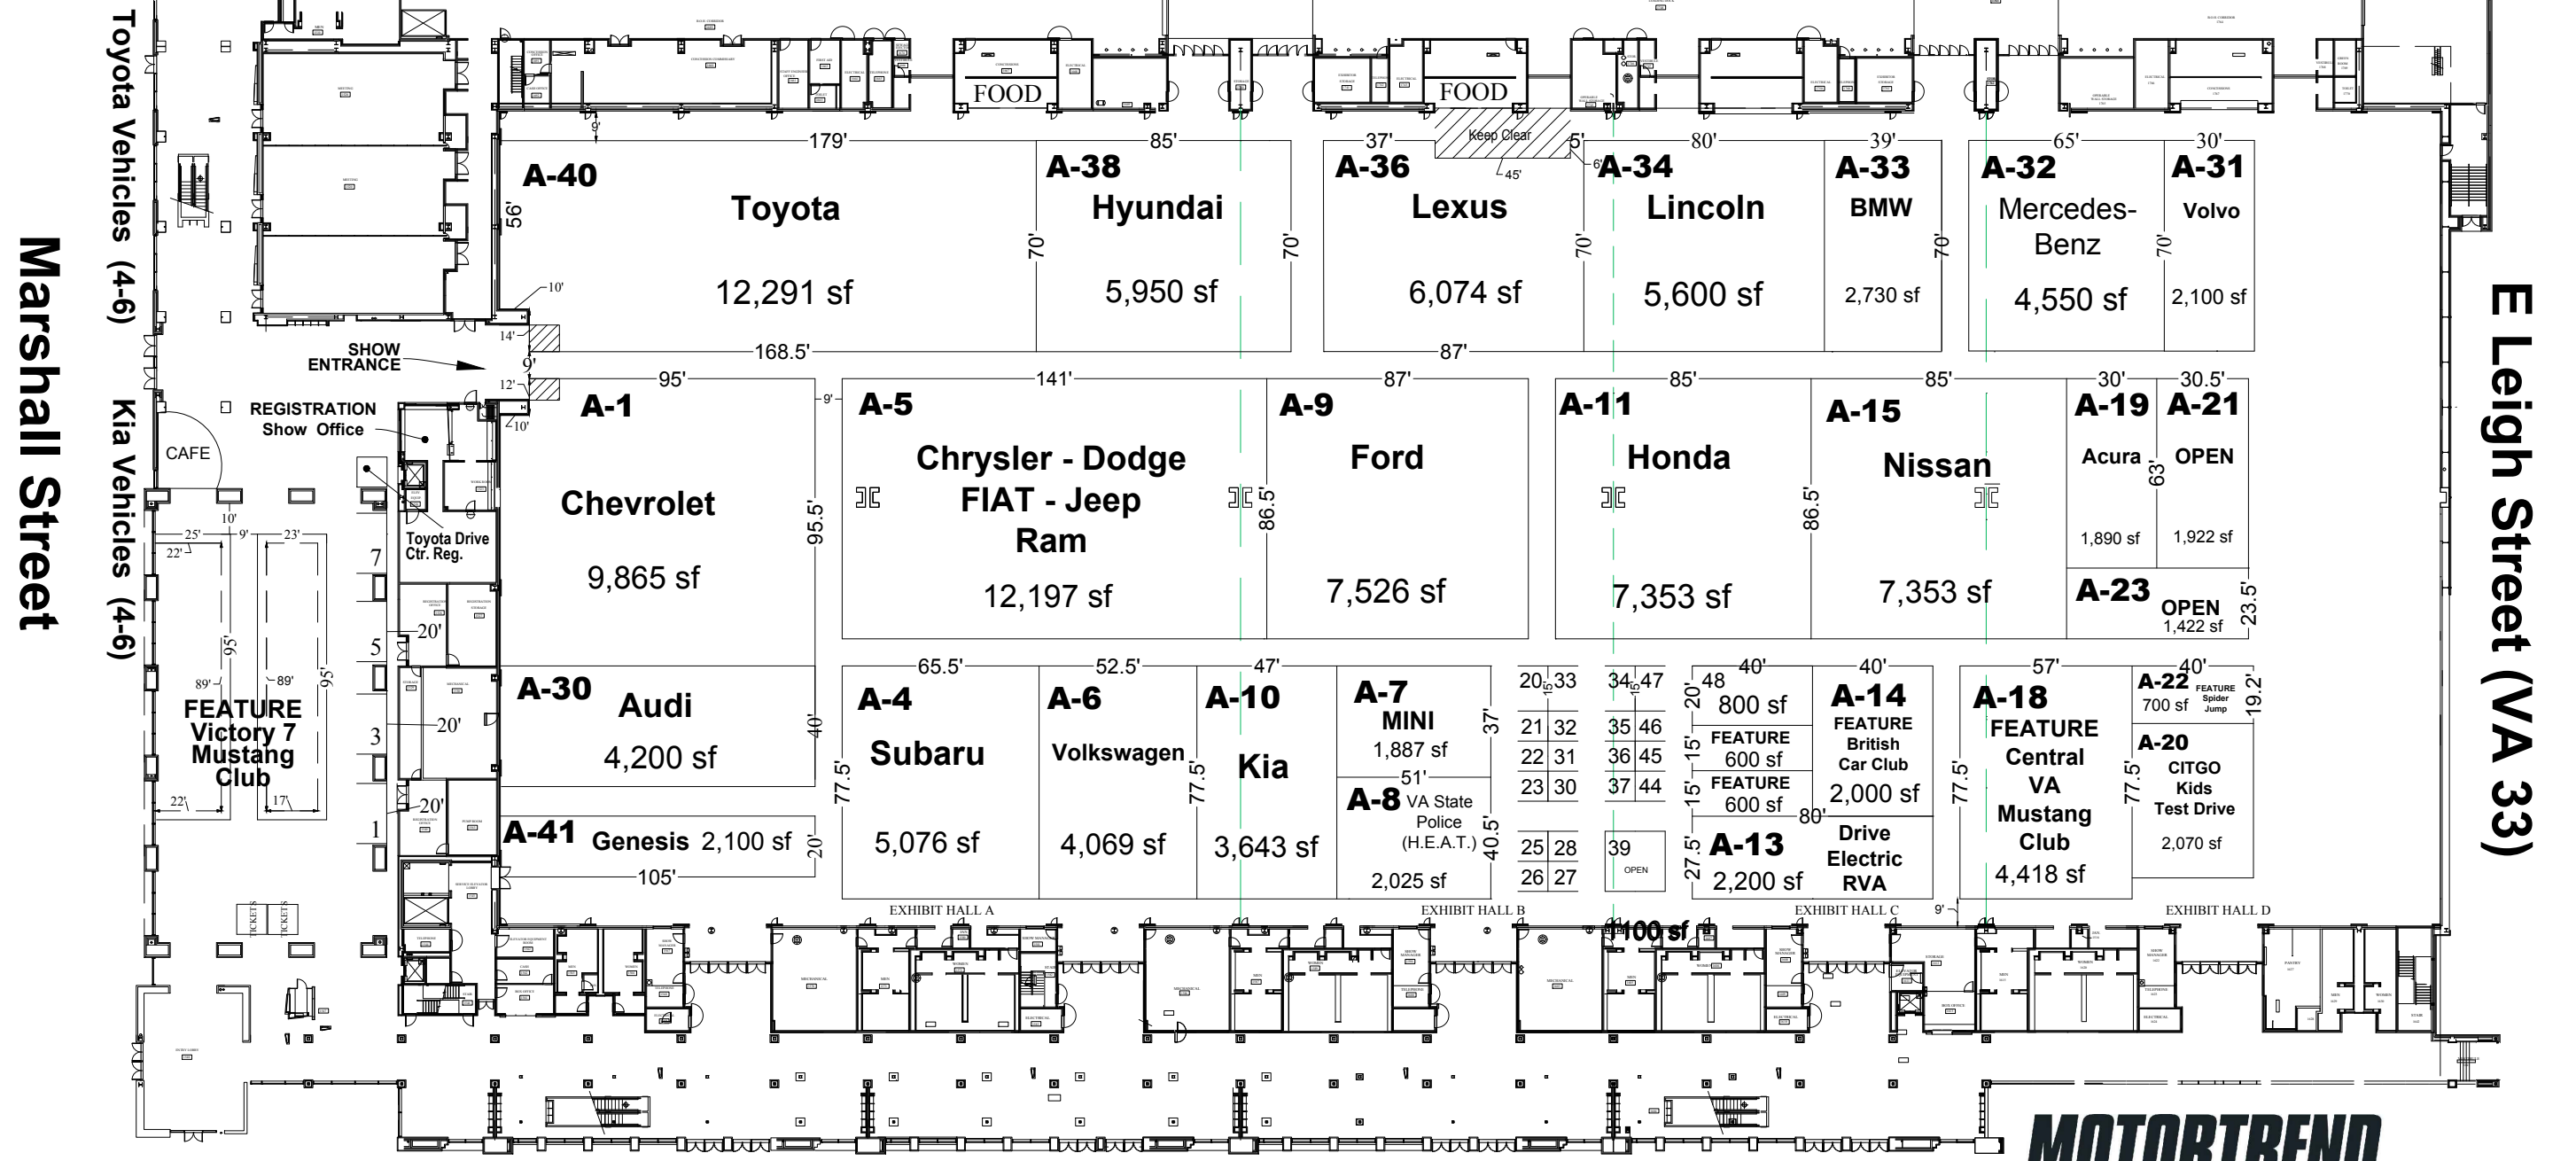

VIRGINIA INTERNATIONAL AUTO SHOW

February 14 - 16, 2020

Greater Richmond Convention Center
Richmond, VA

Third Street

Exhibit Setbacks off neighbor(s) = 2'-0" off aisles = 1'-0"	Display Height Restrictions All Halls.....24ft
Revisions to this plan can be downloaded in DWG format off the internet at http://www.motortrendautoshow.com	

Vehicle Entrances

 = KEEP CLEAR

Marshall Street

E Leigh Street (VA 33)

Fifth Street

version: IM modified: 04/29/2019